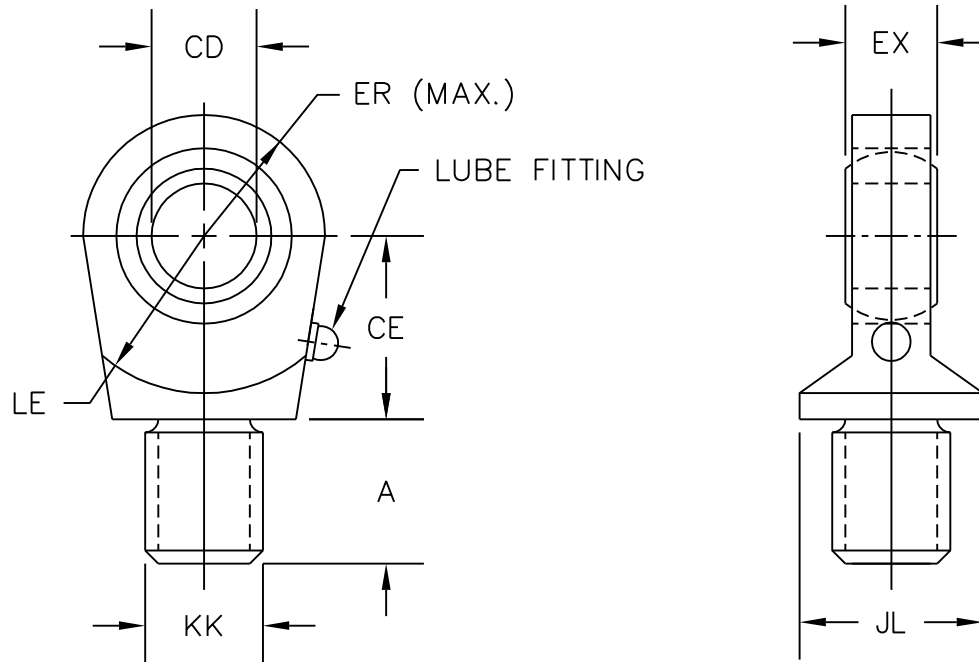

# SPHERICAL ROD EYE

PART NO.	CD	A	CE	EX	ER	LE	KK	JL REF.	LOAD CAP	SPACER WIDTH
C1150-74	.50	.6875	.875	.4375	.875	.75	7/16"-20	.875	2,600	.150
C1250-74	.75	1.00	1.25	.656	1.25	1.062	3/4"-16	1.312	9,400	.250
C1400-74	1.00	1.50	1.875	.875	1.375	1.438	1"-14	1.50	16,800	.250
C1600-74	1.375	2.00	2.125	1.188	1.182	1.875	1 1/4"-12	2.00	28,600	.375
C1800-74	1.75	2.125	2.50	1.531	2.188	2.125	1 1/2"-12	2.25	43,000	.416