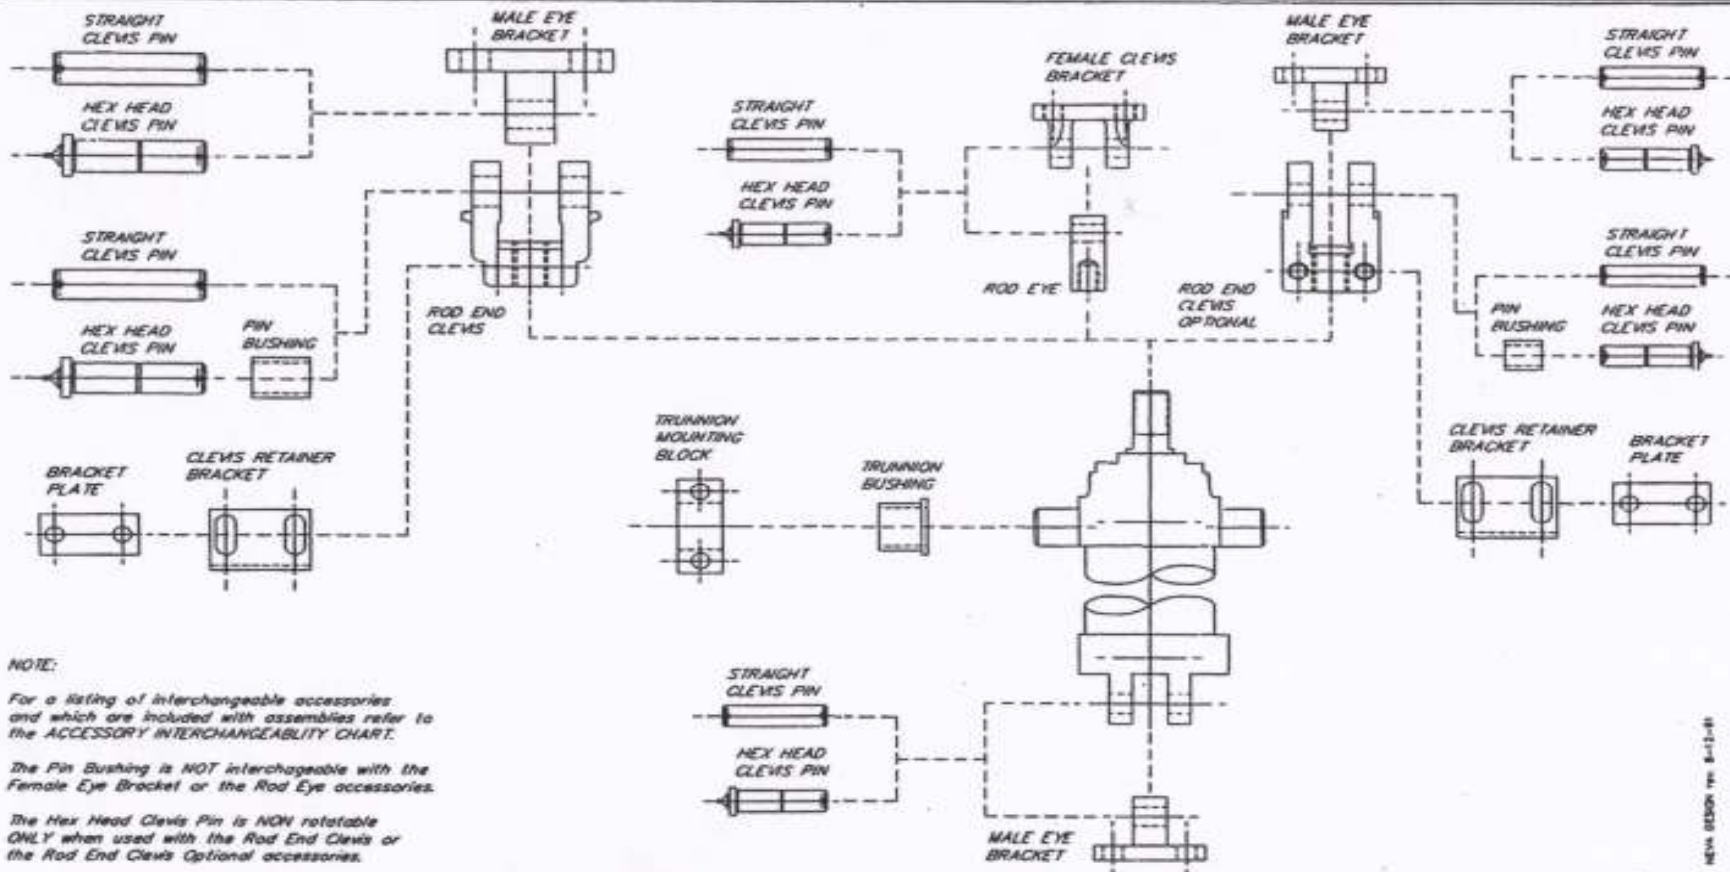

ACCESSORY INTERCHANGEABILITY SHEET

NOTE:

For a listing of interchangeable accessories and which are included with assemblies refer to the ACCESSORY INTERCHANGEABILITY CHART.

The Pin Bushing is NOT interchangeable with the Female Eye Bracket or the Rod Eye accessories.

The Hex Head Clevis Pin is NON rotatable ONLY when used with the Rod End Clevis or the Rod End Clevis Optional accessories.

NEW DESIGN PIN 8-13-81

PENINSULAR[®] inc.

27650 Groesbeck Highway, Roseville, Michigan 48066-2759
 (586) 775-7211 Fax: (586) 775-4545 Toll Free: (800) 526-7968