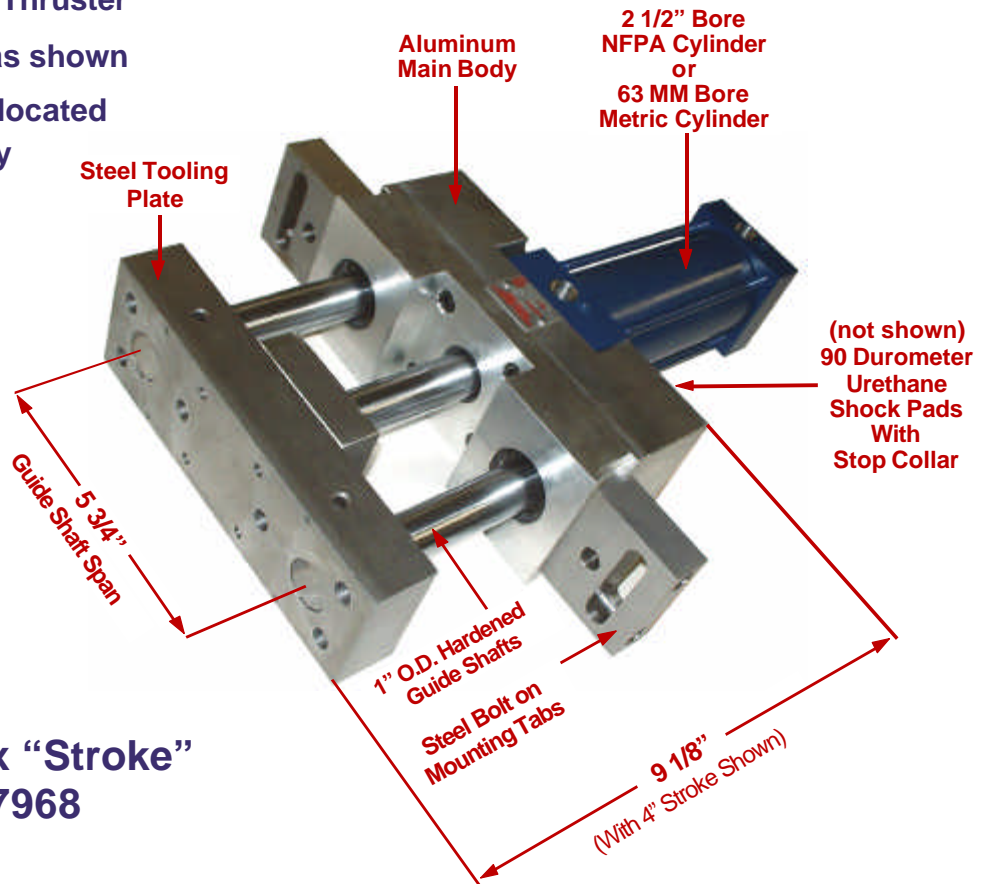

# Model No: SEF1015

## Peninsular Pneumatic Thruster

(aka Pneumatic Slide or Die Lifter)

### *For Side Loaded Applications*

- Interchanges with M1542-B Thruster
- Standard Weight is 35 lbs. as shown
- Two Guide Shaft Bushings located Inside of Main Lifter Body

Order as: SEF1015 x "Stroke"  
Call 1-800-526-7968