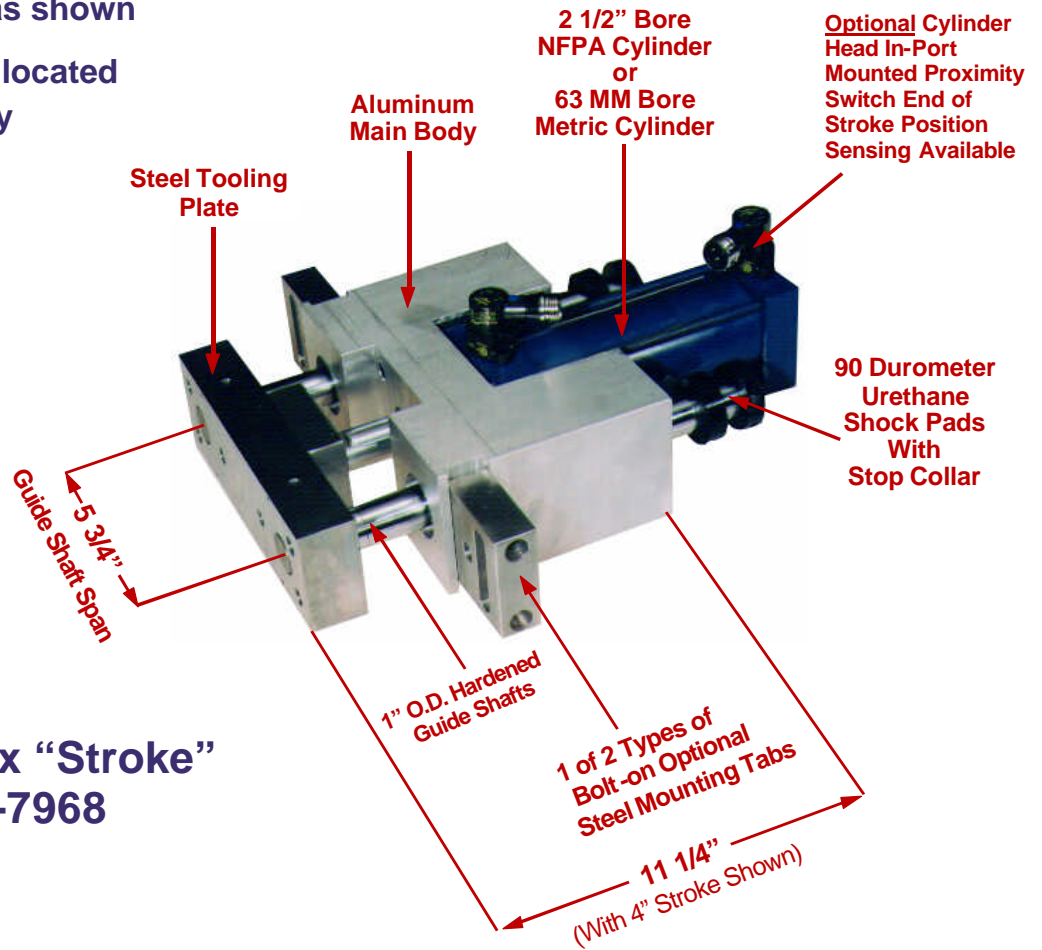

# Model No: M1542-B

## Peninsular Pneumatic Thruster

(aka Pneumatic Slide or Die Lifter)

*For Severe Side Loaded Applications*

- Standard Weight is 43 lbs. as shown
- Four Guide Shaft Bushings located Inside of Main Lifter Body

Order as: M1542B x "Stroke"  
Call 1-800-526-7968