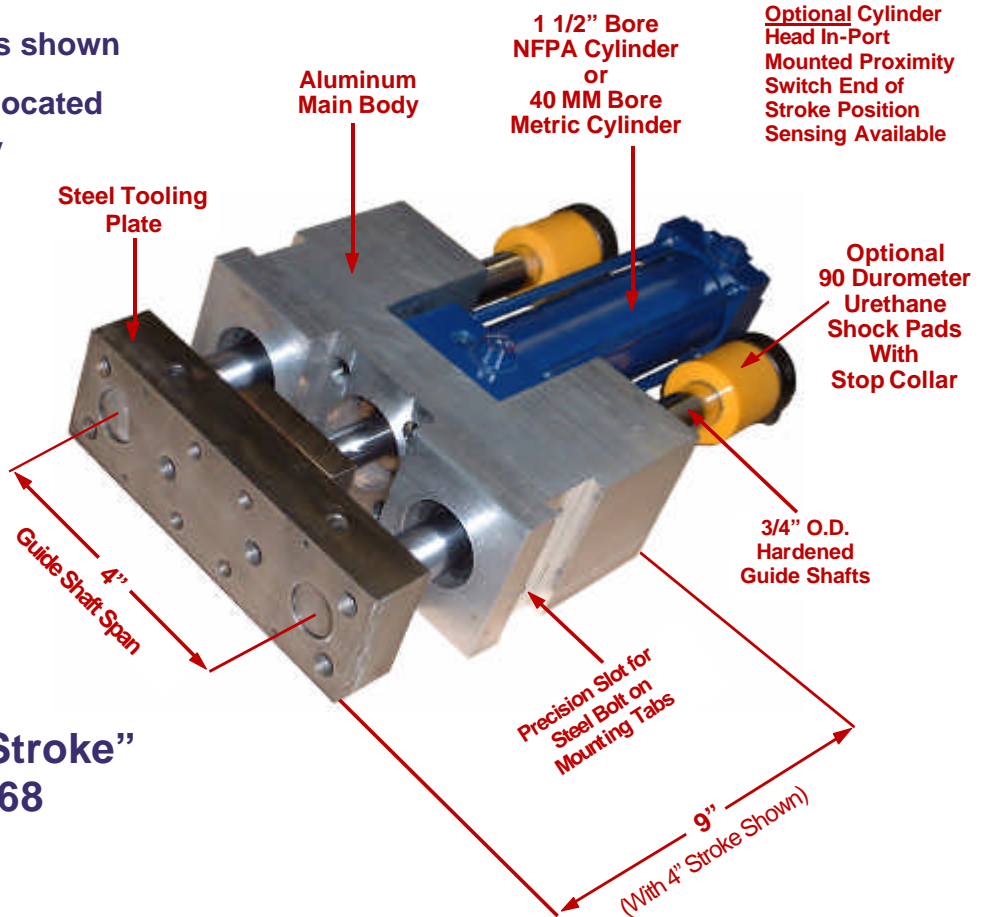

# Model No: M1541

## Peninsular Pneumatic Thruster

(aka Pneumatic Slide or Die Lifter)

*For Severe Side Loaded Applications*

- Standard Weight is 19 lbs. as shown
- Four Guide Shaft Bushings located Inside of Main Lifter Body