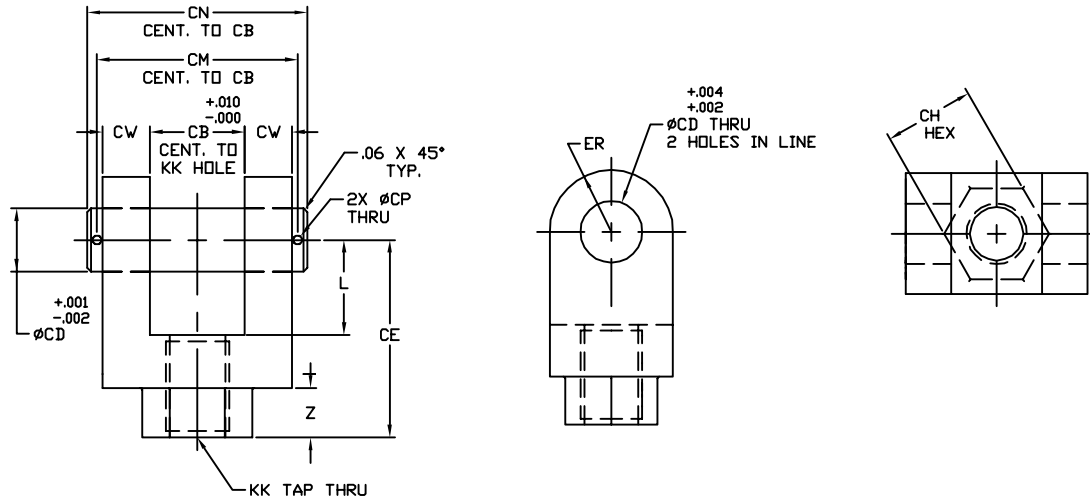

# Standard NFPA Rod-End Clevis

## Model - 86

(with Pin Attached)

11.05

PART No.	CB	CD	CE	CH	CM	CN	CP	CW	L	KK	ER	Z
C1150-86										7/16-20		
C1150-86G	.765	.500	1.500	1.000	1.938	2.281	.106	.500	.750	1/2-20	.500	.38
C1150-86P										5/8-18		
C1200-86										3/4-16		
C1200-86G	1.265	.750	2.375	1.250	2.719	3.094	.140	.625	1.250	7/8-14	.750	.56
C1400-86										1-14		
C1400-86G	1.515	1.000	3.125	1.500	3.219	3.594	.140	.750	1.500	1 1/4-12	1.000	.78
C1600-86										1 1/4-12		
C1600-86G	2.031	1.375	4.125	2.000	4.250	4.656	.173	1.000	2.125	1 1/2-12	1.375	.97
C1800-86										1 1/2-12		
C1800-86G	2.531	1.750	4.500	2.375	5.250	5.656	.173	1.250	2.25	1 3/4-12	1.750	.91
C1900-86										1 7/8-12		
C1900-86G	2.531	2.000	5.500	2.938	5.281	5.719	.204	1.250	2.500	2 1/4-12	2.000	1.25
C1901-86										2 1/4-12		
C1901-86G	3.031	2.500	6.500	3.500	6.313	6.781	.219	1.500	3.000		2.500	1.50
C1902-86										2 1/2-12		
C1903-86	3.031	3.000	6.750	3.875	6.344	6.844	.250	1.500	3.250	3-12	2.750	1.50
C1904-86										3 1/4-12		
C1904-86G	4.031	3.500	8.500	5.000	8.406	8.969	.312	2.000	4.000		3.500	2.00
C1906-86										4-12		
C1906-86G	4.531	4.000	10.000	6.125	9.406	9.969	.312	2.250	4.500		4.000	2.50
C1908-86										5-12		
C1908-86G	6.031	5.000	12.750	7.500	12.406	12.969	.312	3.000	5.750		5.000	3.00

THIS ROD END CLEVIS HAS

- (1) STRAIGHT CLEVIS PIN &
- (2) COTTER PINS INCLUDED

**27650 Groesbeck Highway  
Roseville, Michigan 48066**

Phone: (586) 775-7211 Fax: (586) 775-4545  
 website: [www.peninsularcylinders.com](http://www.peninsularcylinders.com)  
 email: [sales@peninsularcylinders.com](mailto:sales@peninsularcylinders.com)